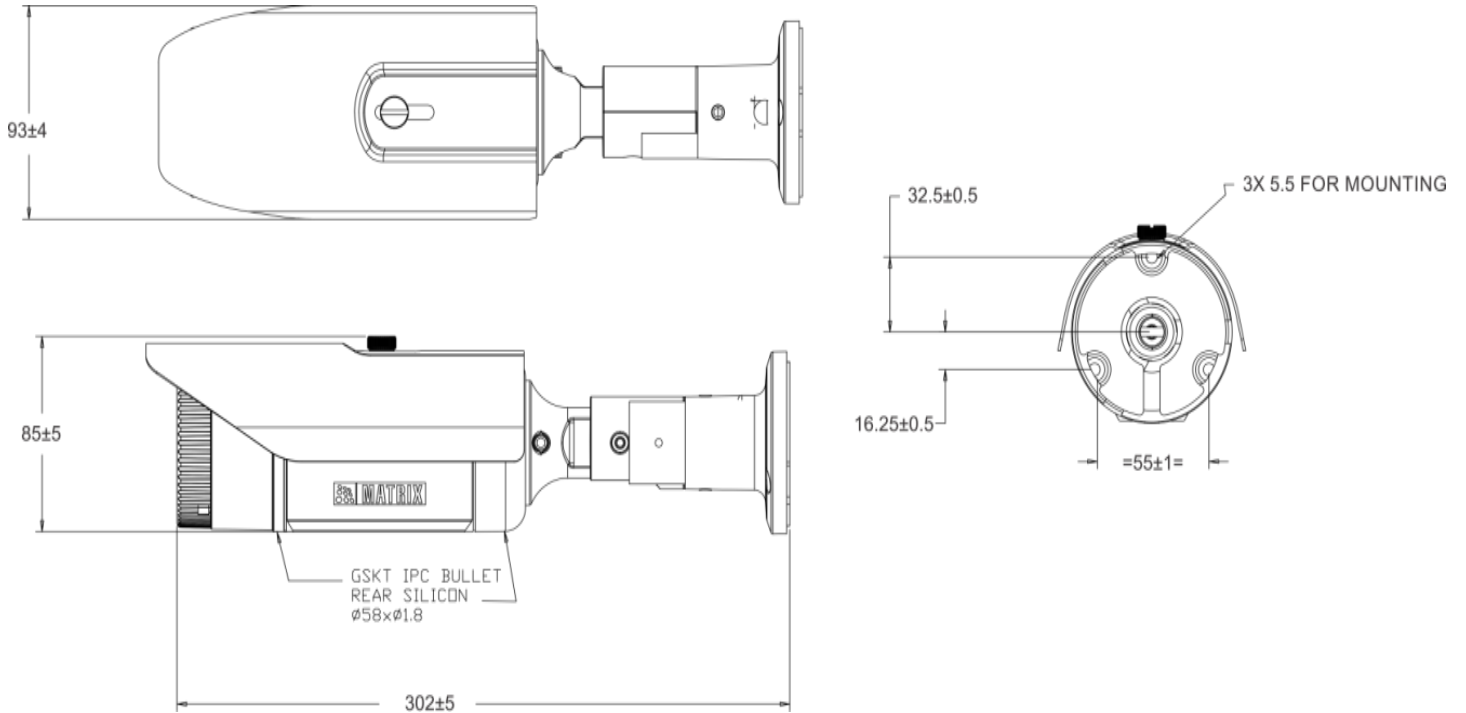

SATATYA CIBR80FL36CWS

8MP IR Bullet Camera with 3.6mm Lens

Edge Data Encryption	Yes
Network Authentication	Yes,802.1x Network authentication
Secure Firmware Upgrade	Yes
Anti-roll back firmware	Yes
Web login Password protection	Yes
Unused debug interface protection	Yes
OPERATING PARAMETERS	
Power Supply	12V (DC); 802.3af (PoE)
Power Consumption	Maximum 9W
Operating Humidity	Less than 95% RH (non-condensing)
Operating Temperature	-30°C to 60°C
Storage Temperature	-30°C to 60°C
PHYSICAL PARAMETERS	
Communication interface	10Base-T/100BaseTX Ethernet (RJ-45)
Weight	840gms
Color	Infinity White
Dimensions	302mm x 93mm x 85mm (Length x Width x Height)
Storage	NAS, SD Card
Certifications	BIS, CE, IP67, FCC Part-15 Subpart – B, ONVIF S G & T, IK10, UL, NEMA 4X**, STQC Certified with OWASP ASVS 4.0 L2

**Specifications are subject to change without prior notice **MTO*

SATATYA CIBR80FL36CWS

8MP IR Bullet Camera with 3.6mm Lens

DIMENSIONS (in mm)

SATATYA CIBR80FL36CWS

8MP IR Bullet Camera with 3.6mm Lens

ABOUT MATRIX