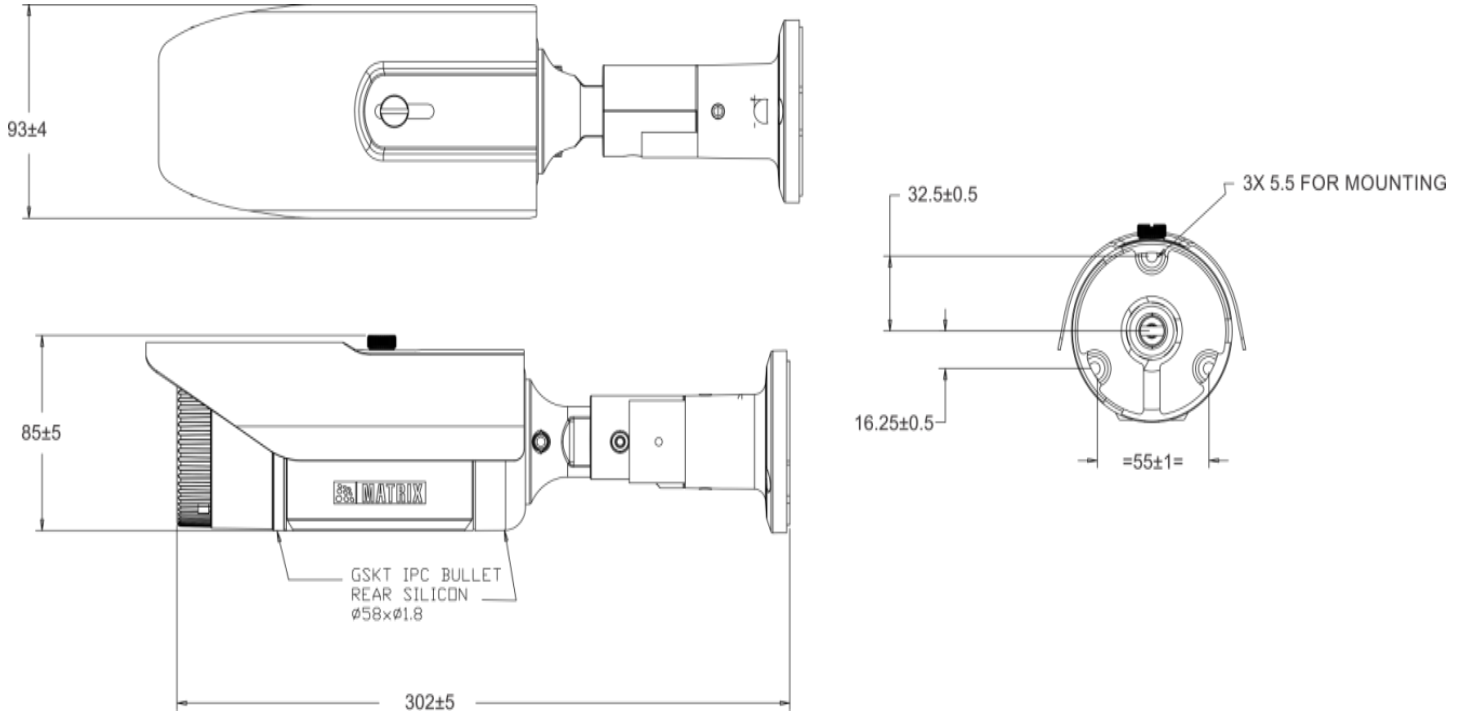

# SATATYA CIBR20FL60CWP

2MP IR Bullet Camera with 6mm Lens with Audio

CYBER SECURITY	
Secure boot	Yes
Signed firmware	Yes
Data Encryption	All data, including sensitive data, is encrypted with AES 256 and RSA 2048
IP Address Filtering	Yes
HTTPs Streaming	Yes, using TLS 1.2
Edge Data Encryption	Yes
Network Authentication	Yes, 802.1x Network authentication
Secure Firmware Upgrade	Yes
Anti-roll back firmware	Yes
Web login Password protection	Yes
Unused debug interface protection	Yes
OPERATING PARAMETERS	
Power Supply	12V (DC); 802.3af (PoE)
Power Consumption	Approximately 7W
Operating Humidity	Less than 95% RH (non-condensing)
Operating Temperature	-30°C to 60°C
Storage Temperature	-30°C to 60°C
PHYSICAL PARAMETERS	
Communication interface	10Base-T/100BaseTX Ethernet (RJ-45)
Weight	840gms
Color	Infinity White
Dimensions	Φ302mm x 93mm x 85mm (Length x Width x Height)
Storage	NAS, SD Card
Certifications	BIS, CE, IP67, FCC Part-15 Subpart – B, ONVIF S G & T, IK10, UL, NEMA 4X**, STQC Certified with OWASP ASVS 4.0 L2

## DIMENSIONS (in mm)