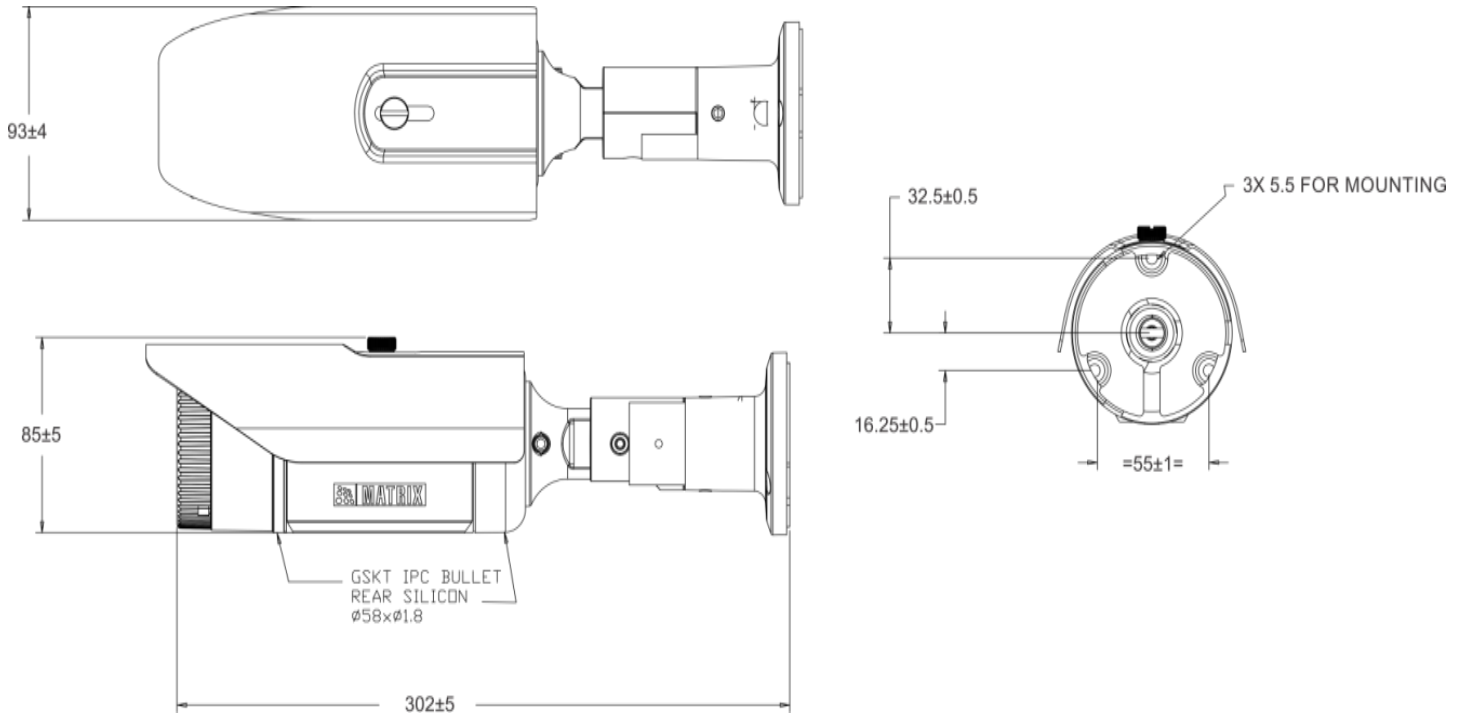

# SATATYA CIBR20FL36CWP

2MP IR Bullet Camera with 3.6mm Lens with Audio

CYBER SECURITY	
Secure boot	Yes
Signed firmware	Yes
Data Encryption	All data, including sensitive data, is encrypted with AES 256 and RSA 2048
IP Address Filtering	Yes
HTTPs Streaming	Yes, using TLS 1.2
Edge Data Encryption	Yes
Network Authentication	Yes, 802.1x Network authentication
Secure Firmware Upgrade	Yes
Anti-roll back firmware	Yes
Web login Password protection	Yes
Unused debug interface protection	Yes
OPERATING PARAMETERS	
Power Supply	12V (DC); 802.3af (PoE)
Power Consumption	Approximately 7W
Operating Humidity	Less than 95% RH (non-condensing)
Operating Temperature	-30°C to 60°C
Storage Temperature	-30°C to 60°C
Power Supply	12V (DC); 802.3af (PoE)
PHYSICAL PARAMETERS	
Communication interface	10Base-T/100BaseTX Ethernet (RJ-45)
Weight	840gms
Color	Infinity White
Dimensions	Φ302mm x 93mm x 85mm (Length x Width x Height)
Storage	NAS, SD Card
Certifications	BIS, CE, IP67, FCC Part-15 Subpart – B, ONVIF S G & T, IK10, UL, NEMA 4X**, STQC Certified with OWASP ASVS 4.0 L2

## DIMENSIONS (in mm)