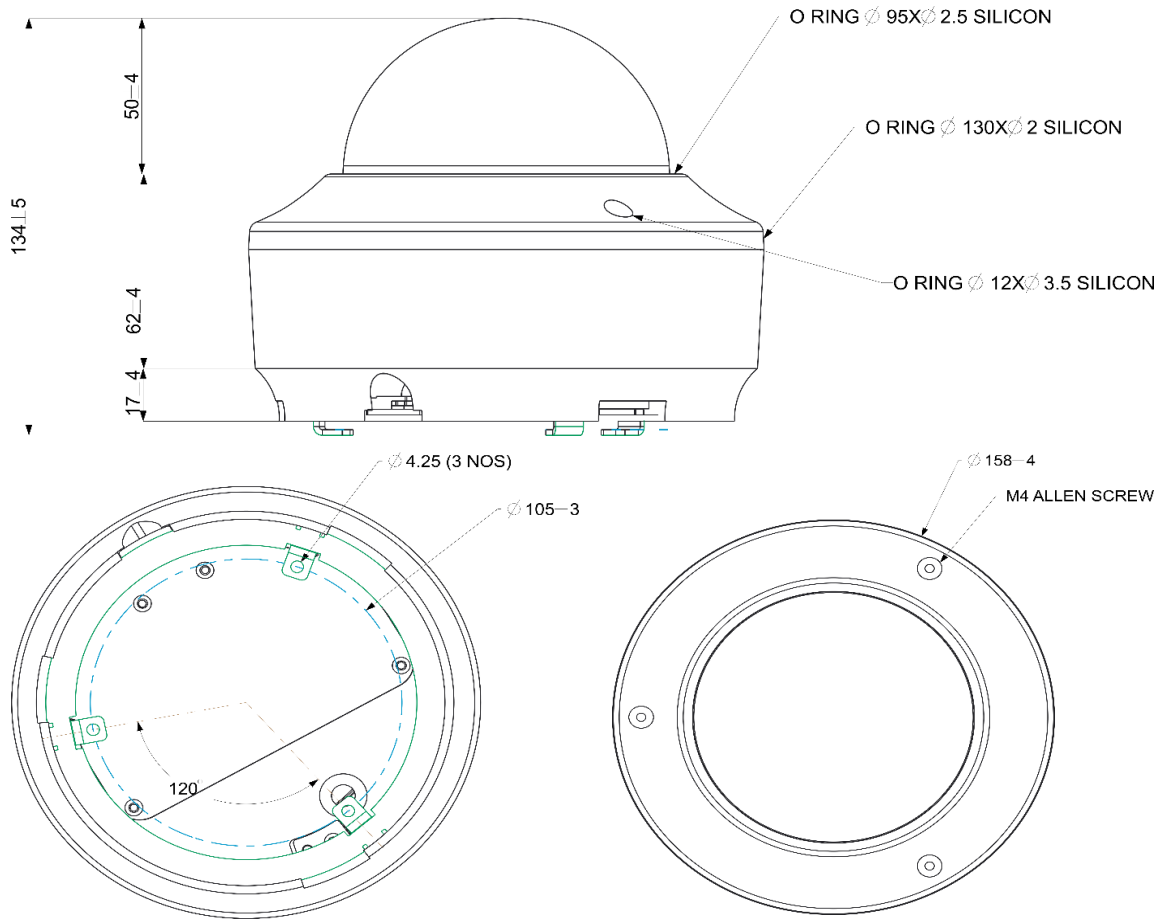

## PHYSICAL PARAMETERS

Communication interface	10Base-T/100BaseTX Ethernet (RJ-45)
Weight	1.41kg
Color	Infinity White
Dimensions	Φ158mm x 134mm
Storage	NAS, SD Card
Certifications	BIS, CE, IP67, FCC Part-15 Subpart – B, ONVIF S G & T, IK10, UL, NEMA 4X**, STQC Certified with OWASP ASVS 4.0 L2

## DIMENSIONS (in mm)